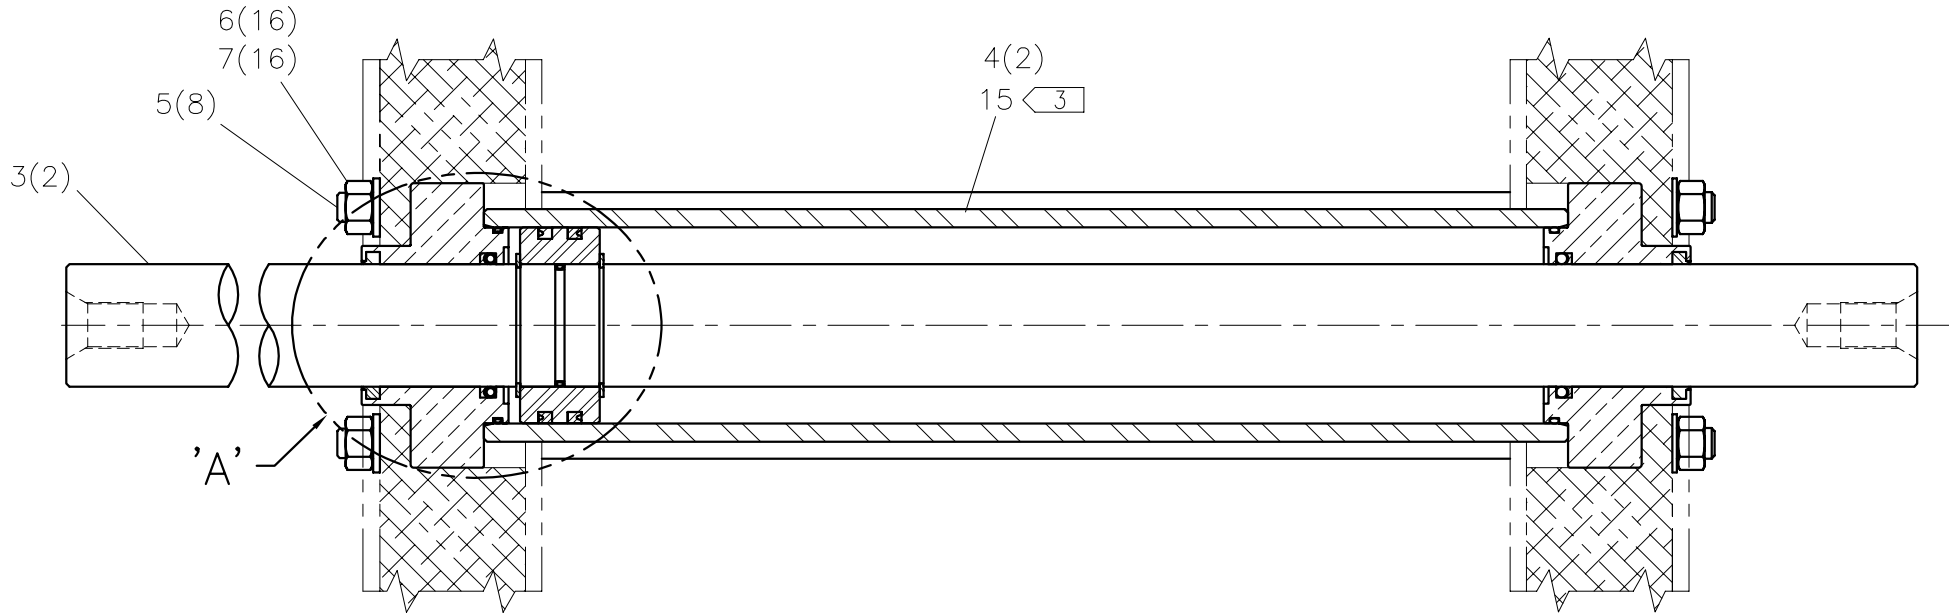

McElroy Manufacturing, Inc.
 The leader by design.
 Tulsa, Oklahoma U.S.A.

DRAWN: TLW	CHECK: DWP	APPRV'D: JRP	DATE: 09/29/99	DWG No: T9000500	SHT No: 1	REV No: A	PART No: T9000501
TracStar® 900 MEDIUM FORCE CYLINDER ASSEMBLY SET							CAD No: T9000501

DETAIL 'A'

NOTES:

1. TOTAL EFFECTIVE PISTON AREA = 15.32 SQ. IN.
2. THESE ITEMS ARE PART OF PART NUMBER A2424701 SEAL KIT.
3. ATTACH TO THE OUTSIDE OF OPERATOR SIDE CARRIAGE CYLINDER.
4. ITEMS SHOWN IN PARENTHESIS REFLECT QUANTITIES IN A LOCAL GROUP AND MAY NOT INDICATE TOTAL ASSEMBLY QUANTITIES.

TracStar® 900 MEDIUM FORCE CYLINDER ASSEMBLY SETParts List

ITEM	PART NO.	QTY.	DESCRIPTION
	T9000501		ASSEMBLY
1	2413602	4	MEDIUM FORCE HYDRAULIC CYLINDER ROD GLAND
2	2419301	2	MEDIUM FORCE PISTON
3	T9002701	2	GUIDE ROD
4	T9002901	2	MEDIUM FORCE CARRIAGE CYLINDER
5	T9002801	8	TIE ROD
6	MBA00031	16	5/8-18NF FINISHED HEX NUT
7	MBG00003	16	5/8 TYPE 'AN' WASHER
8	MCB00015	4	EXTERNAL SNAP RING
9	MDL00011	4	O-RING
10	MDL00007	2	O-RING
11	MDL00025	4	SEAL
12	MDL00037	4	WASHER
13	MDL00036	4	SEAL
14	MDL00038	4	SEAL
15	816346	1	15.32 SQ. IN. TEPA LABEL

DRAWING REVISION HISTORY LISTING

PART NO: T9000501

DESCRIPTION: TracStar® 900 MEDIUM FORCE CYLINDER ASSEMBLY SET

<u>APPR.</u>	<u>REV</u>	<u>DATE</u>	<u>BY</u>	<u>DESCRIPTION OF REVISION</u>
SWB	A	10/05/05	BWW	REVISED TO ADD DETAIL A, REMOVED OLD NOTE 4 PER STANDARDS AND ADDED NEW NOTE 4 FOR CLARITY. RENUMBERED ITEMS FOR CONSISTENCY AND ADDED ITEM QUANTITIES TO MATCH CURRENT STANDARDS. ADDED NEW ITEM 5 T9002801 QTY 8, ITEM 6 MBA00031 QTY 16 AND ITEM 7 MBG00003 QTY 16 FOR CONSISTENCY WITH OTHER CYLINDER ASSEMBLY SETS.