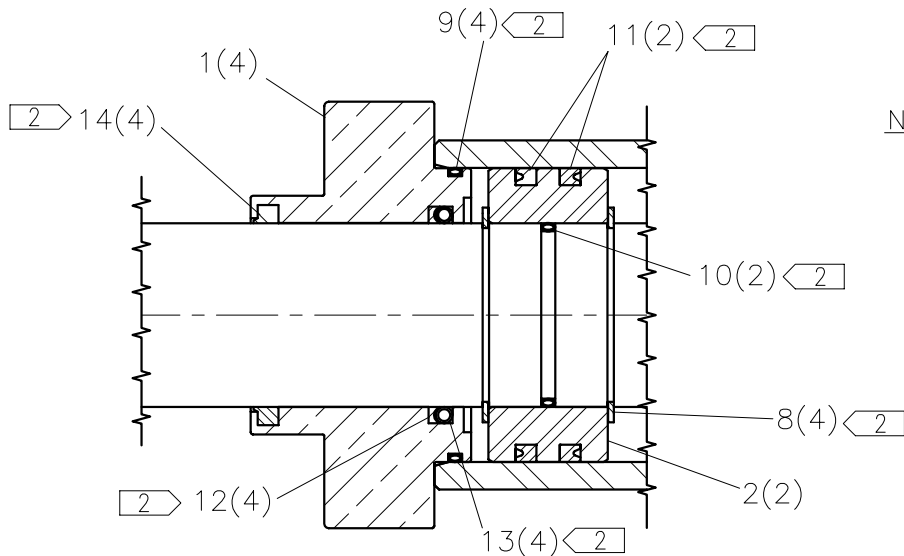

McElroy Manufacturing, Inc.
 The leader by design.
 Tulsa, Oklahoma U.S.A.

DRAWN: TLW	CHECK: DWP	APPRV'D: JRP	DATE: 09/29/99	DWG No: T9000500	SHT No: 1	REV No: A	PART No: T9000501
TracStar® 900 MEDIUM FORCE CYLINDER ASSEMBLY SET							CAD No: T9000501

DETAIL 'A'

NOTES:

1. TOTAL EFFECTIVE PISTON AREA = 15.32 SQ. IN.
2. THESE ITEMS ARE PART OF PART NUMBER A2424701 SEAL KIT.
3. ATTACH TO THE OUTSIDE OF OPERATOR SIDE CARRIAGE CYLINDER.
4. ITEMS SHOWN IN PARENTHESIS REFLECT QUANTITIES IN A LOCAL GROUP AND MAY NOT INDICATE TOTAL ASSEMBLY QUANTITIES.

TracStar® 900 MEDIUM FORCE CYLINDER ASSEMBLY SETParts List

ITEM	PART NO.	QTY.	DESCRIPTION
	T9000501		ASSEMBLY
1	2413602	4	MEDIUM FORCE HYDRAULIC CYLINDER ROD GLAND
2	2419301	2	MEDIUM FORCE PISTON
3	T9002701	2	GUIDE ROD
4	T9002901	2	MEDIUM FORCE CARRIAGE CYLINDER
5	T9002801	8	TIE ROD
6	MBA00031	16	5/8-18NF FINISHED HEX NUT
7	MBG00003	16	5/8 TYPE 'AN' WASHER
8	MCB00015	4	EXTERNAL SNAP RING
9	MDL00011	4	O-RING
10	MDL00007	2	O-RING
11	MDL00025	4	SEAL
12	MDL00037	4	WASHER
13	MDL00036	4	SEAL
14	MDL00038	4	SEAL
15	816346	1	15.32 SQ. IN. TEPA LABEL

DRAWING REVISION HISTORY LISTING

PART NO: T9000501

DESCRIPTION: TracStar® 900 MEDIUM FORCE CYLINDER ASSEMBLY SET

<u>APPR.</u>	<u>REV</u>	<u>DATE</u>	<u>BY</u>	<u>DESCRIPTION OF REVISION</u>
SWB	A	10/05/05	BWW	REVISED TO ADD DETAIL A, REMOVED OLD NOTE 4 PER STANDARDS AND ADDED NEW NOTE 4 FOR CLARITY. RENUMBERED ITEMS FOR CONSISTENCY AND ADDED ITEM QUANTITIES TO MATCH CURRENT STANDARDS. ADDED NEW ITEM 5 T9002801 QTY 8, ITEM 6 MBA00031 QTY 16 AND ITEM 7 MBG00003 QTY 16 FOR CONSISTENCY WITH OTHER CYLINDER ASSEMBLY SETS.