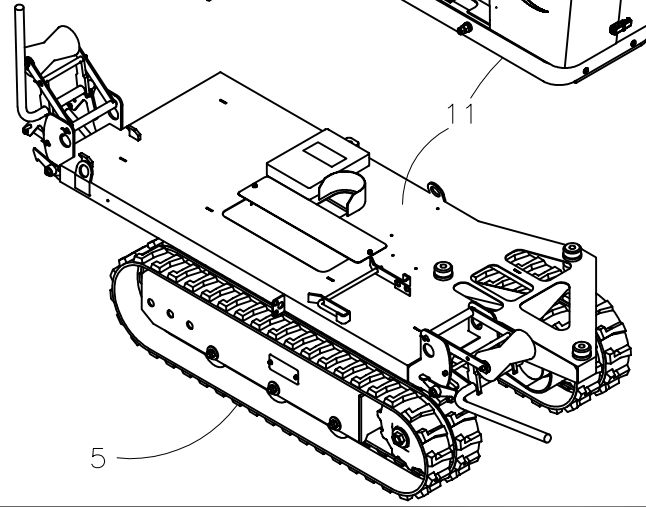

McElroy Manufacturing, Inc.
 The leader by design.
 Tulsa, Oklahoma U.S.A.

DRAWN: RLE	CHECK: TLW	APPR'VD: SWB	DATE: 12/6/00	DWG No:	SHT No:	REV No: B	PART No:
TracStar 28 FUSION MACHINE GROUPING FOR T800100 ASSEMBLIES							CAD No: _ASSYT8

- 1 - T800301 TracStar 28 GAS POWER PACK ASSEMBLY
- 1 - T800302 TracStar 28 ELECTRIC START GAS POWER PACK ASSEMBLY
- 2 - T800401 TracStar 28 HIGH FORCE BUTT CARRIAGE ASSEMBLY
- 2 - T800403 TracStar 28 LOW FORCE BUTT CARRIAGE ASSEMBLY
- 3 - T800402 TracStar 28 HIGH FORCE COMBINATION CARRIAGE ASSEMBLY
- 3 - T800404 TracStar 28 LOW FORCE COMBINATION CARRIAGE ASSEMBLY
- 4 - T800501 TracStar 28 FACER ASSEMBLY
- 5 - T1200201 TracStar 28/412 CHASSIS ASSEMBLY
- 6 - T1201601 LIFTING SLING
- 7 - 805701 #28 STUB END HOLDER ASSEMBLY
- 8 - 812501 2" - 8" PIPE STAND ASSEMBLY
- 9 - 826803 #28 SIDEWALL HEATER ASSEMBLY 220-240V, 50/60Hz, 1Ph
- 10 - 848709 #28 DIPS HEATER ASSEMBLY 100-120V, 50/60Hz, 1Ph
- 11 - T800201 TracStar 28 VEHICLE ASSEMBLY
- 11 - T800202 TracStar 28 ELECTRIC START VEHICLE ASSEMBLY