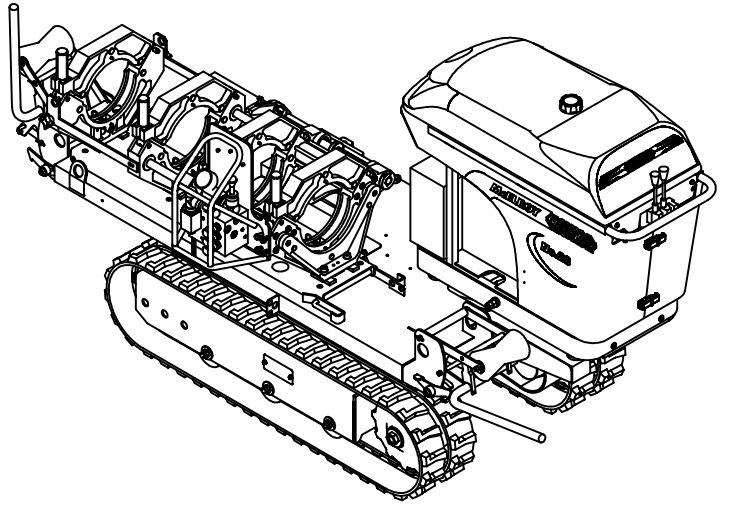

McElroy Manufacturing, Inc.
 The leader by design.
 Tulsa, Oklahoma U.S.A.

DRAWN: RLE	CHECK: TLW	APPR'VD: SWB	DATE: 12/6/00	DWG No:	SHT No:	REV No: B	PART No:
TracStar 28 FUSION MACHINE GROUPING FOR T800100 ASSEMBLIES							CAD No: _ASSYT8

- 1 - T800301 TracStar 28 GAS POWER PACK ASSEMBLY
- 1 - T800302 TracStar 28 ELECTRIC START GAS POWER PACK ASSEMBLY
- 2 - T800401 TracStar 28 HIGH FORCE BUTT CARRIAGE ASSEMBLY
- 2 - T800403 TracStar 28 LOW FORCE BUTT CARRIAGE ASSEMBLY
- 3 - T800402 TracStar 28 HIGH FORCE COMBINATION CARRIAGE ASSEMBLY
- 3 - T800404 TracStar 28 LOW FORCE COMBINATION CARRIAGE ASSEMBLY
- 4 - T800501 TracStar 28 FACER ASSEMBLY
- 5 - T1200201 TracStar 28/412 CHASSIS ASSEMBLY
- 6 - T1201601 LIFTING SLING
- 7 - 805701 #28 STUB END HOLDER ASSEMBLY
- 8 - 812501 2" - 8" PIPE STAND ASSEMBLY
- 9 - 826803 #28 SIDEWALL HEATER ASSEMBLY 220-240V, 50/60Hz, 1Ph
- 10 - 848709 #28 DIPS HEATER ASSEMBLY 100-120V, 50/60Hz, 1Ph
- 11 - T800201 TracStar 28 VEHICLE ASSEMBLY
- 11 - T800202 TracStar 28 ELECTRIC START VEHICLE ASSEMBLY