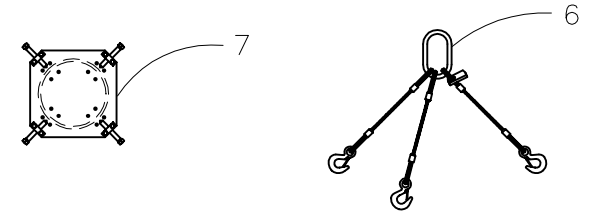

McElroy Manufacturing, Inc.
 The leader by design.
 Tulsa, Oklahoma U.S.A.

DRAWN: RLE	CHECK: TLW	APPR'VD: SWB	DATE: 12/6/00	DWG No:	SHT No:	REV No: B	PART No:
TracStar 28 FUSION MACHINE GROUPING FOR T800100 ASSEMBLIES							CAD No: _ASSYT8

- 1 - T800301 TracStar 28 GAS POWER PACK ASSEMBLY
- 1 - T800302 TracStar 28 ELECTRIC START GAS POWER PACK ASSEMBLY
- 2 - T800401 TracStar 28 HIGH FORCE BUTT CARRIAGE ASSEMBLY
- 2 - T800403 TracStar 28 LOW FORCE BUTT CARRIAGE ASSEMBLY
- 3 - T800402 TracStar 28 HIGH FORCE COMBINATION CARRIAGE ASSEMBLY
- 3 - T800404 TracStar 28 LOW FORCE COMBINATION CARRIAGE ASSEMBLY
- 4 - T800501 TracStar 28 FACER ASSEMBLY
- 5 - T1200201 TracStar 28/412 CHASSIS ASSEMBLY
- 6 - T1201601 LIFTING SLING
- 7 - 805701 #28 STUB END HOLDER ASSEMBLY
- 8 - 812501 2" - 8" PIPE STAND ASSEMBLY
- 9 - 826803 #28 SIDEWALL HEATER ASSEMBLY 220-240V, 50/60Hz, 1Ph
- 10 - 848709 #28 DIPS HEATER ASSEMBLY 100-120V, 50/60Hz, 1Ph
- 11 - T800201 TracStar 28 VEHICLE ASSEMBLY
- 11 - T800202 TracStar 28 ELECTRIC START VEHICLE ASSEMBLY