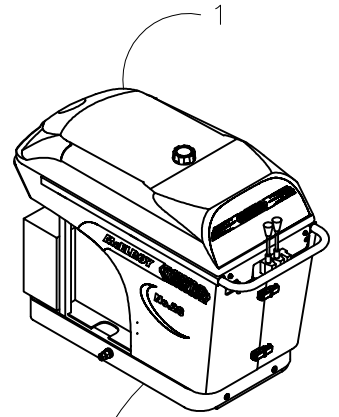

McElroy Manufacturing, Inc.
 The leader by design.
 Tulsa, Oklahoma U.S.A.

DRAWN: RLE	CHECK: TLW	APPR'VD: SWB	DATE: 12/6/00	DWG No:	SHT No:	REV No: B	PART No:
TracStar 28 FUSION MACHINE GROUPING FOR T800100 ASSEMBLIES							CAD No: _ASSYT8

- 1 - T800301 TracStar 28 GAS POWER PACK ASSEMBLY
- 1 - T800302 TracStar 28 ELECTRIC START GAS POWER PACK ASSEMBLY
- 2 - T800401 TracStar 28 HIGH FORCE BUTT CARRIAGE ASSEMBLY
- 2 - T800403 TracStar 28 LOW FORCE BUTT CARRIAGE ASSEMBLY
- 3 - T800402 TracStar 28 HIGH FORCE COMBINATION CARRIAGE ASSEMBLY
- 3 - T800404 TracStar 28 LOW FORCE COMBINATION CARRIAGE ASSEMBLY
- 4 - T800501 TracStar 28 FACER ASSEMBLY
- 5 - T1200201 TracStar 28/412 CHASSIS ASSEMBLY
- 6 - T1201601 LIFTING SLING
- 7 - 805701 #28 STUB END HOLDER ASSEMBLY
- 8 - 812501 2" - 8" PIPE STAND ASSEMBLY
- 9 - 826803 #28 SIDEWALL HEATER ASSEMBLY 220-240V, 50/60Hz, 1Ph
- 10 - 848709 #28 DIPS HEATER ASSEMBLY 100-120V, 50/60Hz, 1Ph
- 11 - T800201 TracStar 28 VEHICLE ASSEMBLY
- 11 - T800202 TracStar 28 ELECTRIC START VEHICLE ASSEMBLY