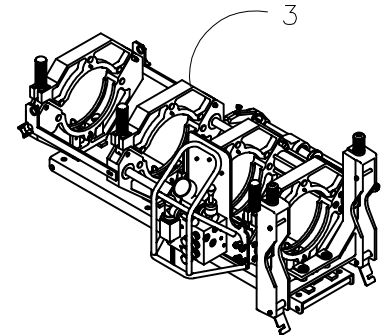

McElroy Manufacturing, Inc.
 The leader by design.
 Tulsa, Oklahoma U.S.A.

DRAWN: RLE	CHECK: TLW	APPR'VD: SWB	DATE: 12/6/00	DWG No:	SHT No:	REV No: B	PART No:
TracStar 28 FUSION MACHINE GROUPING FOR T800100 ASSEMBLIES							CAD No: _ASSYT8

- 1 - T800301 TracStar 28 GAS POWER PACK ASSEMBLY
- 1 - T800302 TracStar 28 ELECTRIC START GAS POWER PACK ASSEMBLY
- 2 - T800401 TracStar 28 HIGH FORCE BUTT CARRIAGE ASSEMBLY
- 2 - T800403 TracStar 28 LOW FORCE BUTT CARRIAGE ASSEMBLY
- 3 - T800402 TracStar 28 HIGH FORCE COMBINATION CARRIAGE ASSEMBLY
- 3 - T800404 TracStar 28 LOW FORCE COMBINATION CARRIAGE ASSEMBLY
- 4 - T800501 TracStar 28 FACER ASSEMBLY
- 5 - T1200201 TracStar 28/412 CHASSIS ASSEMBLY
- 6 - T1201601 LIFTING SLING
- 7 - 805701 #28 STUB END HOLDER ASSEMBLY
- 8 - 812501 2" - 8" PIPE STAND ASSEMBLY
- 9 - 826803 #28 SIDEWALL HEATER ASSEMBLY 220-240V, 50/60Hz, 1Ph
- 10 - 848709 #28 DIPS HEATER ASSEMBLY 100-120V, 50/60Hz, 1Ph
- 11 - T800201 TracStar 28 VEHICLE ASSEMBLY
- 11 - T800202 TracStar 28 ELECTRIC START VEHICLE ASSEMBLY