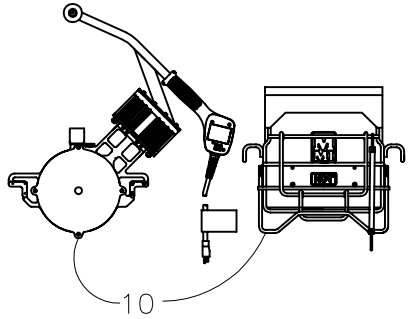

McElroy Manufacturing, Inc.
 The leader by design.
 Tulsa, Oklahoma U.S.A.

DRAWN: RLE	CHECK: TLW	APPR'VD: SWB	DATE: 12/6/00	DWG No:	SHT No:	REV No: B	PART No:
TracStar 28 FUSION MACHINE GROUPING FOR T800100 ASSEMBLIES							CAD No: _ASSYT8

- 1 - T800301 TracStar 28 GAS POWER PACK ASSEMBLY
- 1 - T800302 TracStar 28 ELECTRIC START GAS POWER PACK ASSEMBLY
- 2 - T800401 TracStar 28 HIGH FORCE BUTT CARRIAGE ASSEMBLY
- 2 - T800403 TracStar 28 LOW FORCE BUTT CARRIAGE ASSEMBLY
- 3 - T800402 TracStar 28 HIGH FORCE COMBINATION CARRIAGE ASSEMBLY
- 3 - T800404 TracStar 28 LOW FORCE COMBINATION CARRIAGE ASSEMBLY
- 4 - T800501 TracStar 28 FACER ASSEMBLY
- 5 - T1200201 TracStar 28/412 CHASSIS ASSEMBLY
- 6 - T1201601 LIFTING SLING
- 7 - 805701 #28 STUB END HOLDER ASSEMBLY
- 8 - 812501 2" - 8" PIPE STAND ASSEMBLY
- 9 - 826803 #28 SIDEWALL HEATER ASSEMBLY 220-240V, 50/60Hz, 1Ph
- 10 - 848709 #28 DIPS HEATER ASSEMBLY 100-120V, 50/60Hz, 1Ph
- 11 - T800201 TracStar 28 VEHICLE ASSEMBLY
- 11 - T800202 TracStar 28 ELECTRIC START VEHICLE ASSEMBLY

DRAWING REVISION HISTORY LISTING

PART NO: _ASSYT8

DESCRIPTION: TracStar 28 FUSION MACHINE GROUPING FOR T800100 ASSEMBLIES

<u>APPR.</u>	<u>REV</u>	<u>DATE</u>	<u>BY</u>	<u>DESCRIPTION OF REVISION</u>
SWB	A	08/29/01	BWW	ADDED T800302 ELECTRIC START POWER PACK, T800201 VEHICLE ASSEMBLY, AND T800202 ELECTRIC START VEHICLE ASSEMBLY.
TMT	B	05/22/02	BWW	REVISED TO REPLACE 848701 WITH 848709 TO SHOW NEW HEATER ASSEMBLY WITH ELECTRONIC CONTROL.