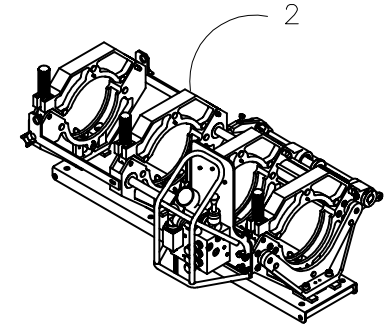

McElroy Manufacturing, Inc.
 The leader by design.
 Tulsa, Oklahoma U.S.A.

DRAWN: RLE	CHECK: TLW	APPR'VD: SWB	DATE: 12/6/00	DWG No:	SHT No:	REV No: B	PART No:
TracStar 28 FUSION MACHINE GROUPING FOR T800100 ASSEMBLIES							CAD No: _ASSYT8

- 1 - T800301 TracStar 28 GAS POWER PACK ASSEMBLY
- 1 - T800302 TracStar 28 ELECTRIC START GAS POWER PACK ASSEMBLY
- 2 - T800401 TracStar 28 HIGH FORCE BUTT CARRIAGE ASSEMBLY
- 2 - T800403 TracStar 28 LOW FORCE BUTT CARRIAGE ASSEMBLY
- 3 - T800402 TracStar 28 HIGH FORCE COMBINATION CARRIAGE ASSEMBLY
- 3 - T800404 TracStar 28 LOW FORCE COMBINATION CARRIAGE ASSEMBLY
- 4 - T800501 TracStar 28 FACER ASSEMBLY
- 5 - T1200201 TracStar 28/412 CHASSIS ASSEMBLY
- 6 - T1201601 LIFTING SLING
- 7 - 805701 #28 STUB END HOLDER ASSEMBLY
- 8 - 812501 2" - 8" PIPE STAND ASSEMBLY
- 9 - 826803 #28 SIDEWALL HEATER ASSEMBLY 220-240V, 50/60Hz, 1Ph
- 10 - 848709 #28 DIPS HEATER ASSEMBLY 100-120V, 50/60Hz, 1Ph
- 11 - T800201 TracStar 28 VEHICLE ASSEMBLY
- 11 - T800202 TracStar 28 ELECTRIC START VEHICLE ASSEMBLY