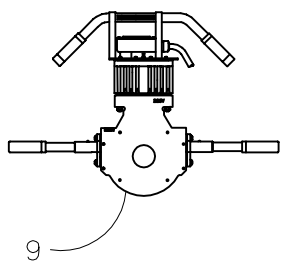

McElroy Manufacturing, Inc.
 The leader by design.
 Tulsa, Oklahoma U.S.A.

DRAWN: RLE	CHECK: TLW	APPR'VD: SWB	DATE: 12/6/00	DWG No:	SHT No:	REV No: B	PART No:
TracStar 28 FUSION MACHINE GROUPING FOR T800100 ASSEMBLIES							CAD No: _ASSYT8

- 1 - T800301 TracStar 28 GAS POWER PACK ASSEMBLY
- 1 - T800302 TracStar 28 ELECTRIC START GAS POWER PACK ASSEMBLY
- 2 - T800401 TracStar 28 HIGH FORCE BUTT CARRIAGE ASSEMBLY
- 2 - T800403 TracStar 28 LOW FORCE BUTT CARRIAGE ASSEMBLY
- 3 - T800402 TracStar 28 HIGH FORCE COMBINATION CARRIAGE ASSEMBLY
- 3 - T800404 TracStar 28 LOW FORCE COMBINATION CARRIAGE ASSEMBLY
- 4 - T800501 TracStar 28 FACER ASSEMBLY
- 5 - T1200201 TracStar 28/412 CHASSIS ASSEMBLY
- 6 - T1201601 LIFTING SLING
- 7 - 805701 #28 STUB END HOLDER ASSEMBLY
- 8 - 812501 2" - 8" PIPE STAND ASSEMBLY
- 9 - 826803 #28 SIDEWALL HEATER ASSEMBLY 220-240V, 50/60Hz, 1Ph
- 10 - 848709 #28 DIPS HEATER ASSEMBLY 100-120V, 50/60Hz, 1Ph
- 11 - T800201 TracStar 28 VEHICLE ASSEMBLY
- 11 - T800202 TracStar 28 ELECTRIC START VEHICLE ASSEMBLY