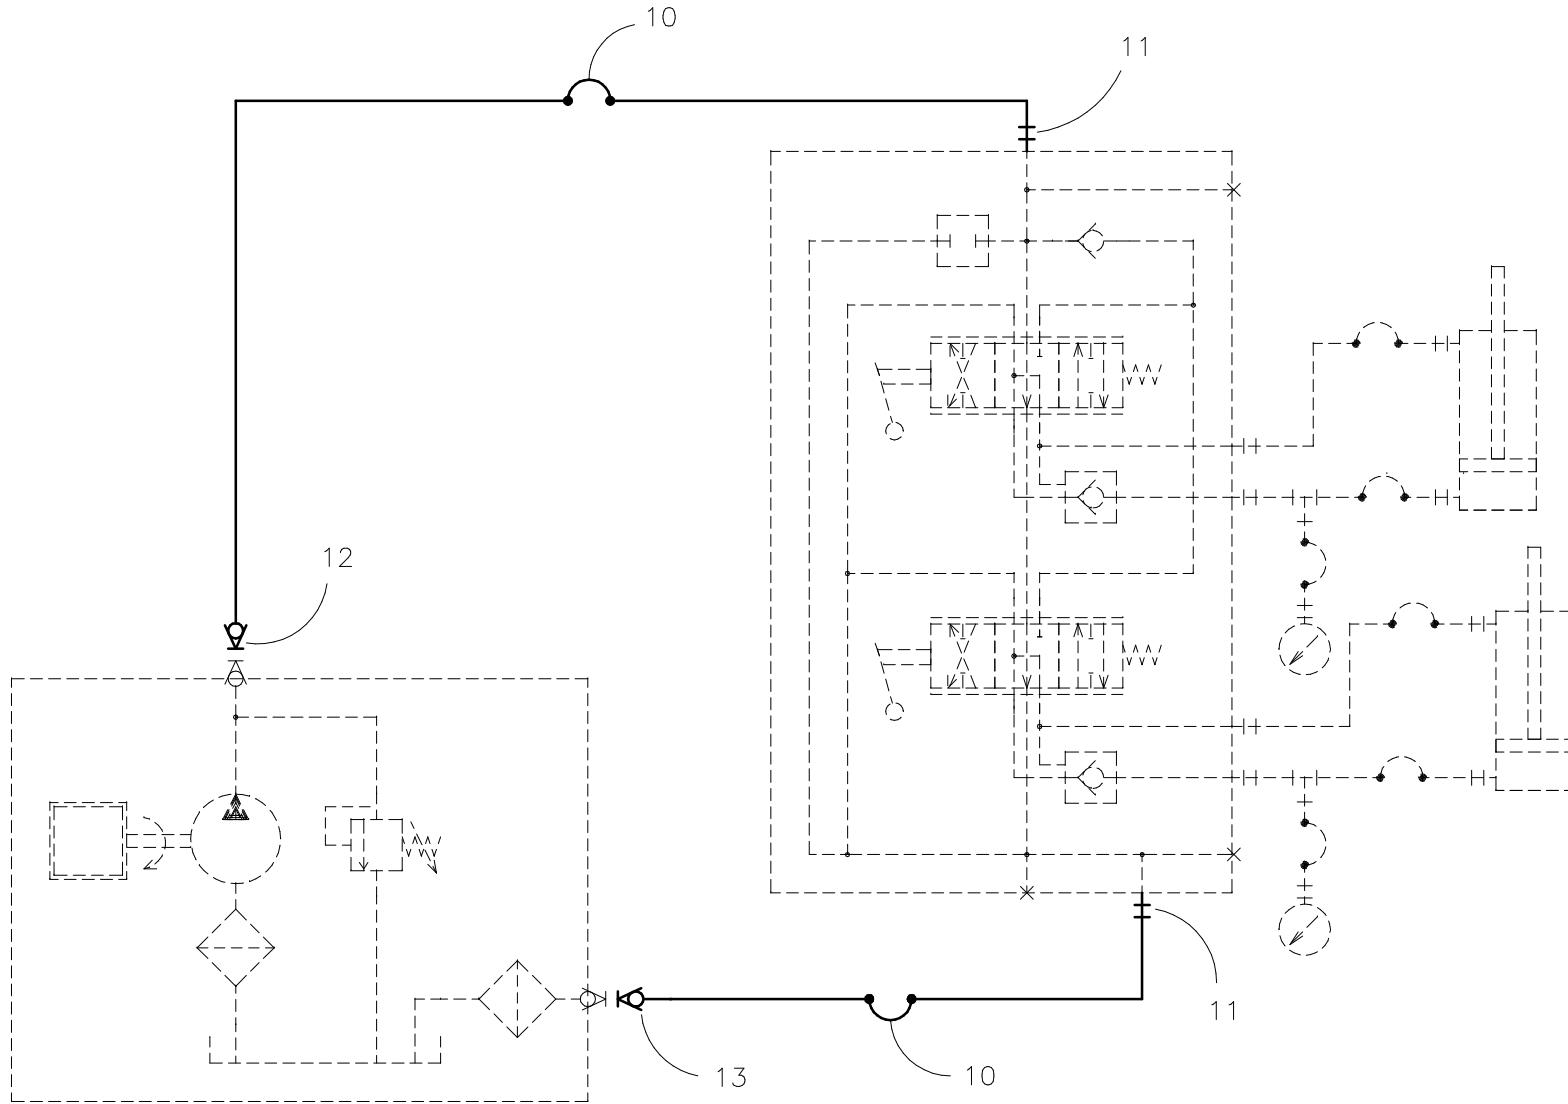

McElroy Manufacturing, Inc.
The leader by design.
© Tulsa, Oklahoma U.S.A.

DRAWN: RLE	CHECK: JRP	APPRV'D: JRP	DATE: 6/13/96	DWG No: LT0067	SHT No: 1	REV No: A	PART No: LT0067
LineTamer PUP TRAILER/SKID MOUNT INSTALLATION							CAD No: LT0067

LineTamer PUP TRAILER/SKID MOUNT INSTALLATION

Parts List

ITEM	PART NO.	QTY.	DESCRIPTION
	LT0067	1	ASSEMBLY
1	MAA00066	2	3/8-16NC X 1-1/2"LG HHCS GR2 STL PL
2	MBC00007	2	3/8-16NC FINISHED HEX NYL LK NUT STL PL
3	MBF00007	4	3/8" TYPE 'A' WIDE FLT WASHER STL PL
4	MJQ00312	1	TOOL BOX
	ALT0073	1	Linetamer PUP TRAILER/SKID MOUNT HOSE KIT

NOTES:

1. FOR HOSE ASSEMBLIES (ITEM #20 & LARGER) SEE LineTamer PUP TRAILER/SKID MOUNT HOSE KIT ALT0073.
2. ITEMS 1, 2, 3, & 4 NOT SHOWN.

LineTamer PUP TRAILER/SKID MOUNT HOSE KIT

Parts List

ITEM	PART NO.	QTY.	DESCRIPTION
	ALT0073	1	ASSEMBLY
10	HBDDAB108	2	HOSE ASSEMBLY OAL 108"
11	MFC00027	2	8MSAE/6MJIC ADAPTER
12	MFH00001	1	1/4" FPT QUICK DISCONNECT COUPLER
13	MFH00002	1	1/4" FPT QUICK DISCONNECT NIPPLE

NOTES:

1. SEE LineTamer PUP TRAILER/SKID MOUNT INSTALLATION LT0067 FOR LOCATION OF ITEM NUMBERS.

DRAWING REVISION HISTORY LISTING

PART NO: LT0067

DESCRIPTION: LineTamer PUP TRAILER/SKID MOUNT INSTALLATION