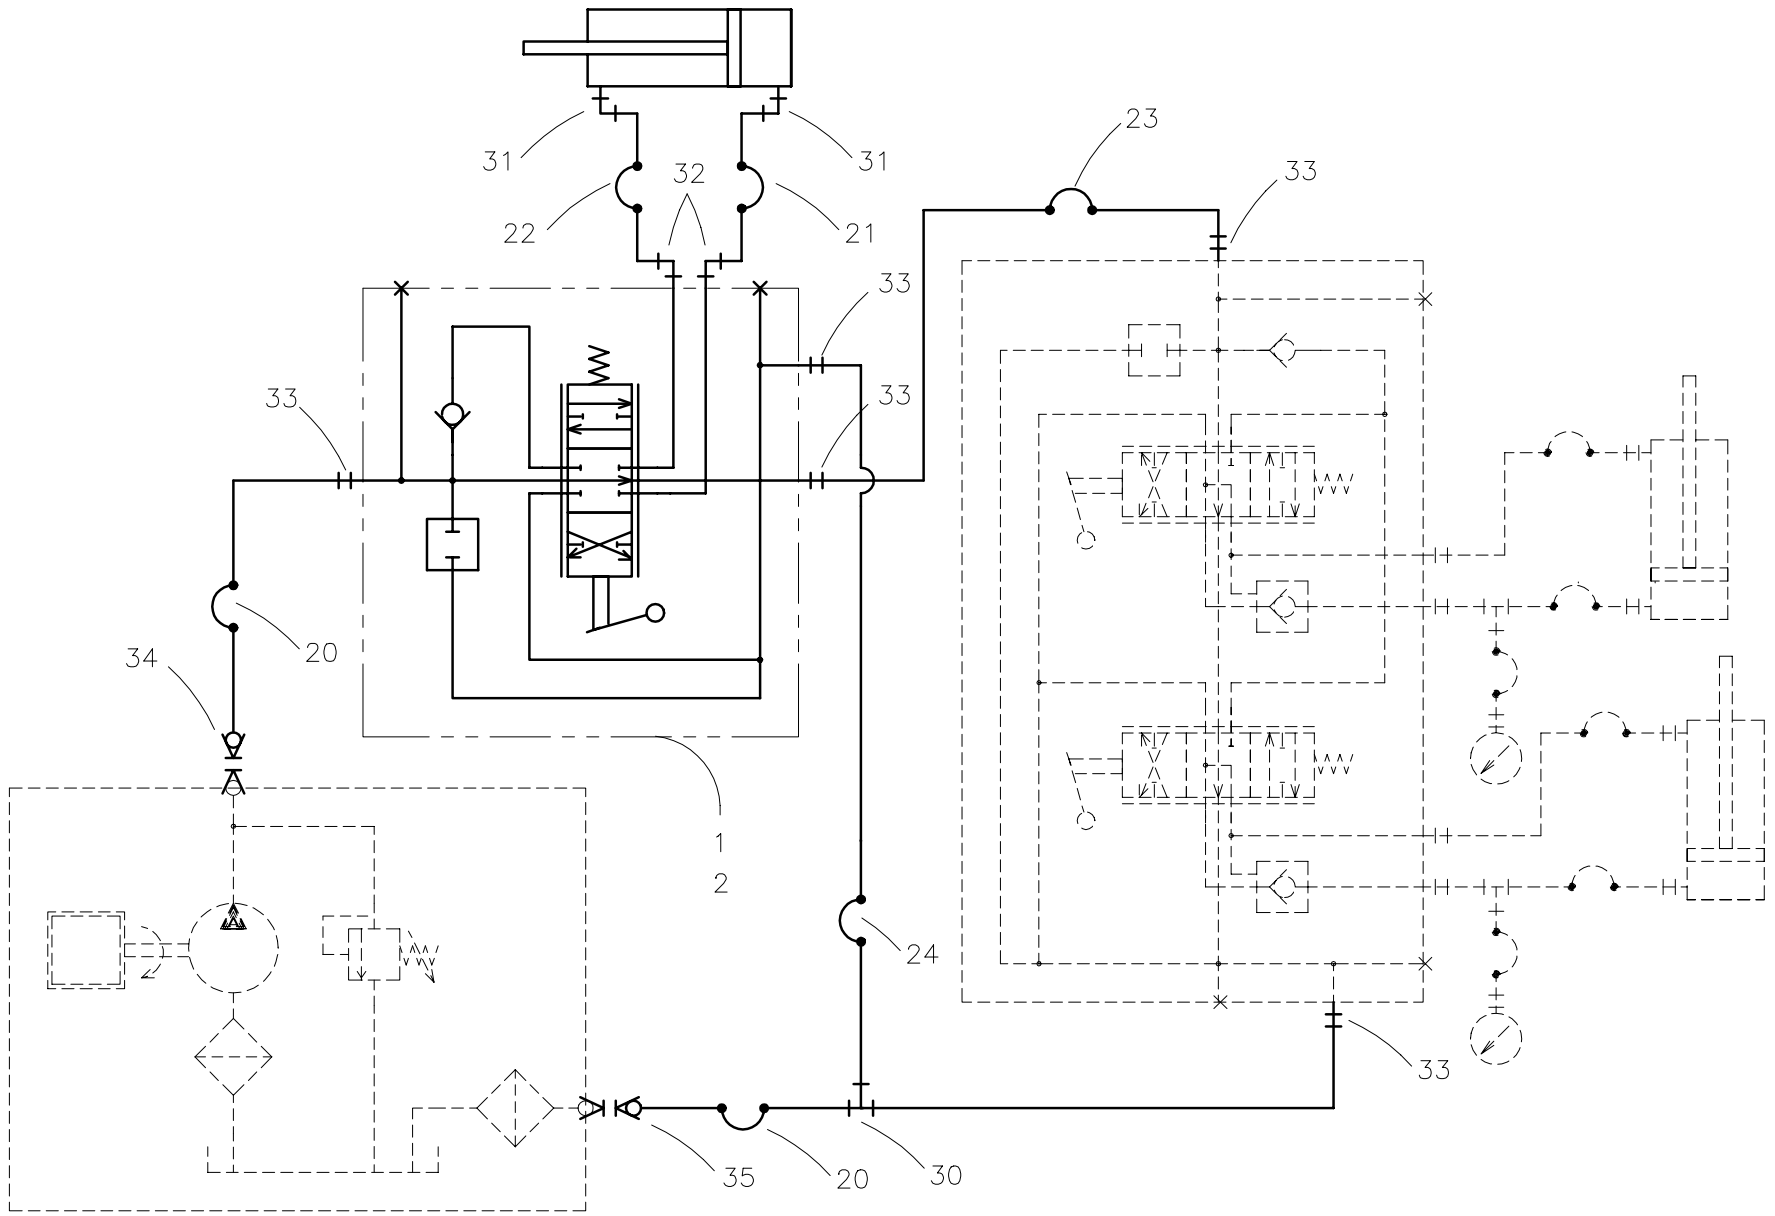

McElroy Manufacturing, Inc.
The leader by design.
© Tulsa, Oklahoma U.S.A.

DRAWN: RLE CHECK: JRP APPR'D: JRP DATE: 6/14/96 DWG No: LT0064 SHT No: 1 REV No: A PART No: LT0064

Line Tamer COMBO TRAILER INSTALLATION CAD No: LT0064

**LineTamer™ COMBO TRAILER
HYDRAULIC INSTALLATION**

Parts List

ITEM	PART NO.	QTY.	DESCRIPTION
	LT0064	1	ASSEMBLY
1	MEF00073	1	DIRECTIONAL CONTROL VALVE
2	MEF00077	1	VALVE HAND LEVER
3	MLN00112	12	BLACK NYLON CABLE TIE X 11"LG
4	LT0044	1	THREAD ROLLER VALVE BRACKET
5	MAB00010	3	1/4-20NC X 2-1/2"LG HHCS GR5 STL PL
6	MAB00064	6	3/8-16NC X 1"LG HHCS GR5 STL PL
7	MAH00111	13	#10-24NC X 1/2"LG HHWF ROLL FORMING ST SCR
8	MBC00005	3	1/4-20NC FINISHED HEX NYL LK NUT STL PL
9	MBC00007	6	3/8-16NC FINISHED HEX NYL LK NUT STL PL
10	MBF00007	4	3/8" TYPE 'A' WIDE FLT WASHER STL PL
11	MHA00032	13	5/8" HOSE CLAMP
12	MJQ00308	1	SIDE BIN TOOL BOX
	ALT0069	1	COMBO TRAILER HOSE KIT
	ALT0086	1	COMBO TRAILER FITTING KIT