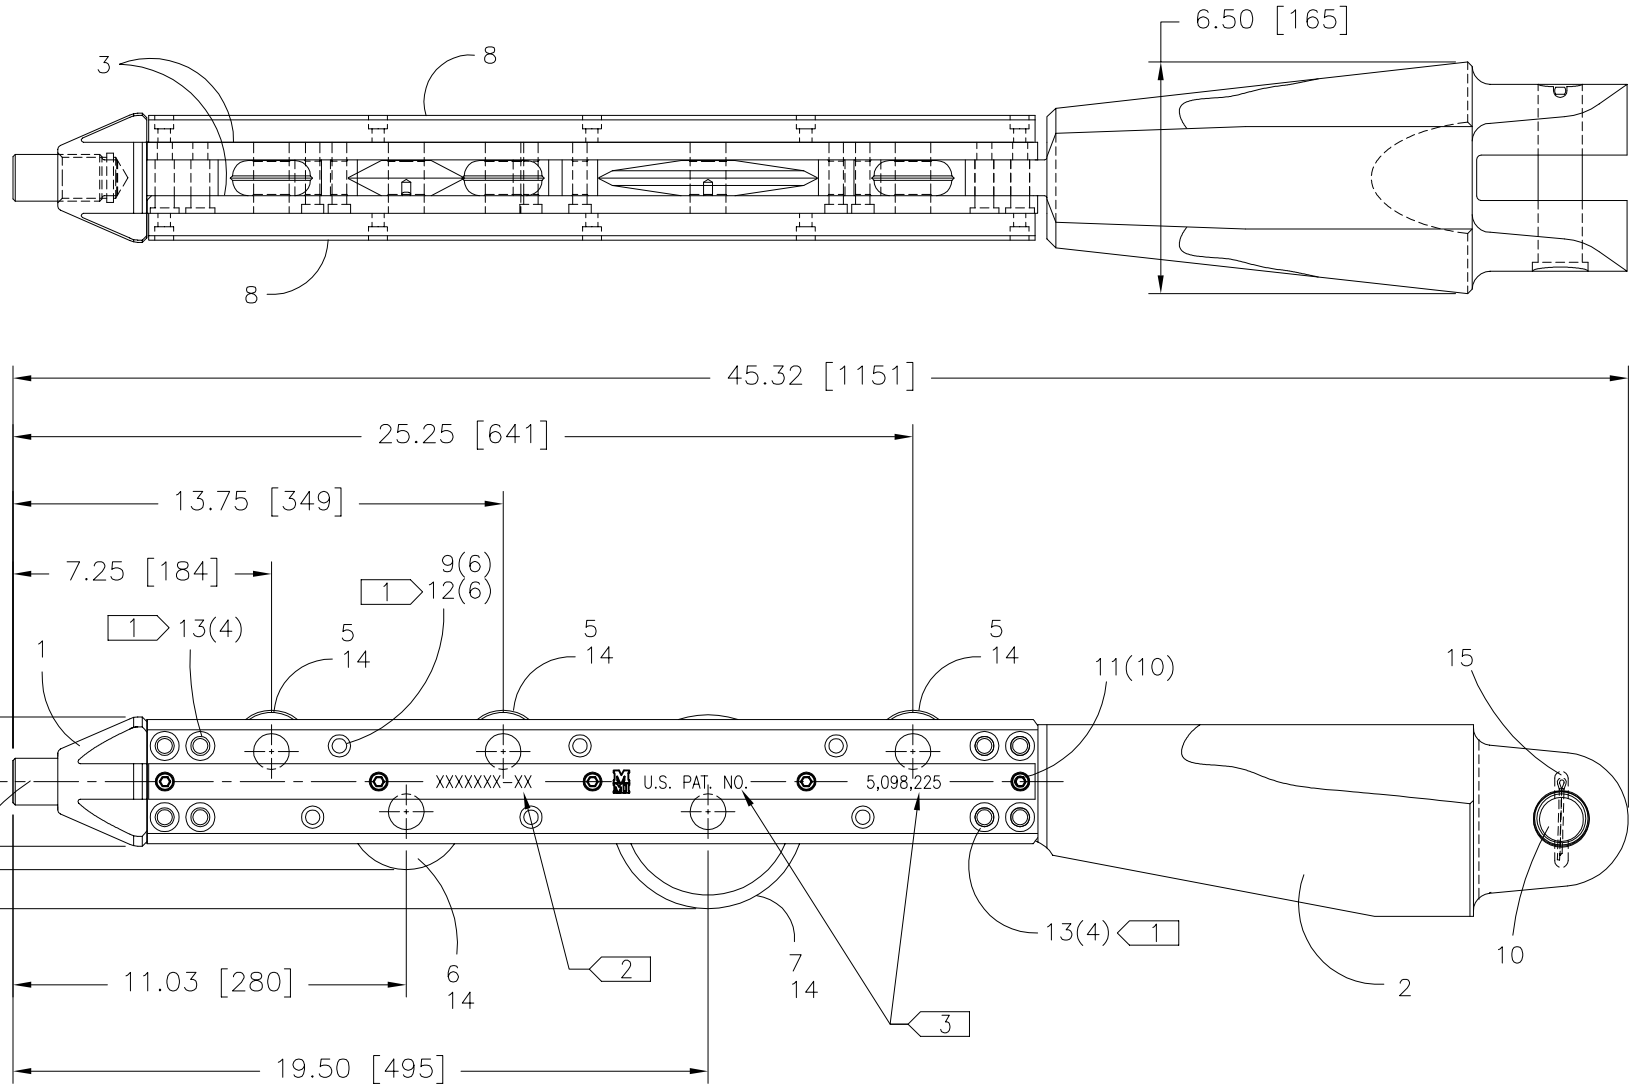

**McElroy Manufacturing, Inc.**  
 The leader by design.  
 Tulsa, Oklahoma U.S.A.

DRAWN: BWW	CHECK: MLM	APPRV'D: SWB	DATE: 04/30/02	DWG No: B4-7500	SHT No: 1	REV No: A	PART No: B4-7501
------------	------------	--------------	----------------	-----------------	-----------	-----------	------------------

100MM PIPE SPLITTER ASSEMBLY (CHINA)						CAD No: B4_7501
--------------------------------------	--	--	--	--	--	-----------------

NOTE: THIS DRAWING AND THE INFORMATION CONTAINED THEREIN IS THE CONFIDENTIAL AND PROPRIETARY PROPERTY OF McElroy Manufacturing, Inc. THE DRAWING IS NOT TO BE REPRODUCED IN ANY MANNER, SUBMITTED OUTSIDE PARTIES FOR EXAMINATION, OR USED DIRECTLY OR INDIRECTLY FOR THE PURPOSES OTHER THAN THOSE FOR WHICH IT WAS FURNISHED WITHOUT WRITTEN PERMISSION OF McElroy Manufacturing, Inc.

**100mm PIPE SPLITTER ASSEMBLY (CHINA)**Parts List

ITEM	PART NO.	QTY.	DESCRIPTION
	<b>B4-7501</b>		<b>Assembly</b>
1	B4-7701	1	100mm PIPE SPLITTER NOSE CONE ASSEMBLY (CHINA)
2	B4-4402	1	EXPANDER CLEVIS
3	B4-7603	1	100mm SPLITTER BODY SET (CHINA)
4			
5	B4-7201	3	4" IPS DI GUIDE ROLLER
6	B4-7301	1	4" IPS DI 3-1/4" DIA. CUTTER WHEEL
7	B4-7901	1	100MM 5-7/16" DIA. CUTTER WHEEL (CHINA)
8	B4-7801	2	SPLITTER BODY SIDE PLATE
9	B4-7401	6	4" DI SPLITTER BODY SPACER
10	B4-4501	1	EXPANDER CLEVIS PIN
11	MAC00073	10	5/16-18NC X 3/4" LG SHCS
12	MAC00097	6	3/8-16NC x 1-3/4" LG SHCS
13	MAC00142	8	1/2-13NC x 1-3/4" LG SHCS
14	MCI00027	5	1" DIA. x 2" LG DOWEL PIN
15	MCH00005	1	1/8" DIA. x 2" LG COTTER PIN

## DRAWING REVISION HISTORY LISTING

**PART NO:** B4-7501

**DESCRIPTION:** 100mm PIPE SPLITTER ASSEMBLY (CHINA)

<u>APPR.</u>	<u>REV</u>	<u>DATE</u>	<u>BY</u>	<u>DESCRIPTION OF REVISION</u>
SWB	A	5/21/02	RLE	REMOVED B4-7601 C'BORED SPLITTER BODY & B4-7602 TAPPED SPLITTER BODY, REPLACED WITH B4-7603 SPLITTER BODY SET. SPLITTER BODIES ARE MANUFACTURED & SOLD AS A SET.