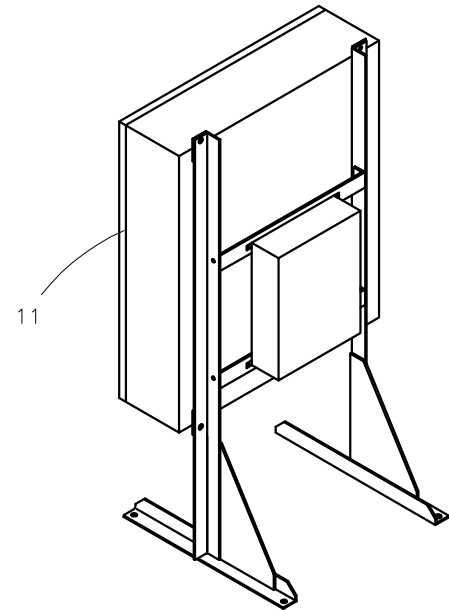

SHT No: 2

REV No:

PART No: 2440002

630MM McHILYT FUSION UNIT ASSEMBLY

CAD No: 2440002

NOTE: THIS DRAWING AND THE INFORMATION CONTAINED THEREIN IS THE CONFIDENTIAL AND PROPRIETARY PROPERTY OF McElroy Manufacturing, Inc. THE DRAWING IS NOT TO BE REPRODUCED IN ANY MANNER, SUBMITTED OUTSIDE PARTIES FOR EXAMINATION, OR USED DIRECTLY OR INDIRECTLY FOR THE PURPOSES OTHER THAN THOSE FOR WHICH IT WAS FURNISHED WITHOUT WRITTEN PERMISSION OF McElroy Manufacturing, Inc.

630MM McHiLYT FUSION UNIT ASSEMBLYParts List

ITEM	PART NO.	QTY.	DESCRIPTION
	2440002		ASSEMBLY
1	MJL00032	1	3/4 DRIVE RACHET WRENCH (NOT SHOWN)
2	MJL00033	1	3/4 DRIVE EXT X 8 LG (NOT SHOWN)
3	MJL00034	1	2-1/4 SOCKET X 3/4 DRIVE (NOT SHOWN)
4	MJL00035	1	1-11/16 SOCKET X 3/4 DRIVE (NOT SHOWN)
5	MJL00036	1	1-1/2 SOCKET X 3/4 DRIVE (NOT SHOWN)
6	2439902	1	630MLYT F/M OPERATOR'S MANUAL (NOT SHOWN)
7	2440101	1	630MLYT BASE ASSEMBLY
8	2440201	1	630MLYT INDEXER ASSEMBLY
9	2440501	1	630MLYT HEATER ASSEMBLY
10	2440601	1	630MLYT FACER ASSEMBLY
11	2440802	1	630MLYT ELECTRICAL ASSEMBLY
12	2447602	1	630MLYT HYDRAULIC POWER UNIT
13	2460601	1	630MLYT PENDANT BOX MOUNT ASSEMBLY
14	2462601	1	630MLYT HYDRAULIC SCHEMATIC (NOT SHOWN)
15	2462602	1	630MLYT PLUMBING SCHEMATIC (NOT SHOWN)
16	MFB00051	6	6FJIC CAP (NOT SHOWN)
17	MFB00052	6	6JMIC PLUG (NOT SHOWN)
18	MFB00053	2	8MJIC PLUG (NOT SHOWN)
19	MFB00117	2	8FJIC CAP (NOT SHOWN)
20	MFB00198	2	10FJIC CAP (NOT SHOWN)
21	MFB00199	2	10FJIC PLUG (NOT SHOWN)
22	2462801	4	LOCATING KEY (NOT SHOWN)
23	MJL00047	1	2-1/4" OPEN END WRENCH (NOT SHOWN)
24	A2462602	1	630MM McHiLYT HOSE KIT (NOT SHOWN)
25	T5016901	1	DL CABLE ASSEMBLY
26			
27	2440901	1	630MM McHiLYT INDEXER SPREADER BAR ASSEMBLY
28	PL2-2440002	1	NAME PLATE
29	PL2-2447602	1	NAME PLATE