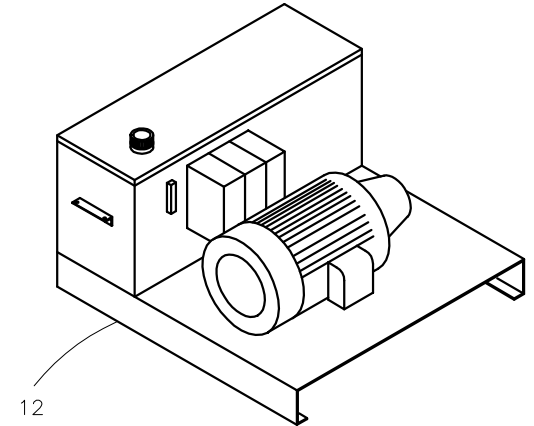

SHT No: 2

REV No:

PART No: 2440002

630MM McHILYT FUSION UNIT ASSEMBLY

CAD No: 2440002

NOTE: THIS DRAWING AND THE INFORMATION CONTAINED THEREIN IS THE CONFIDENTIAL AND PROPRIETARY PROPERTY OF McElroy Manufacturing, Inc. THE DRAWING IS NOT TO BE REPRODUCED IN ANY MANNER, SUBMITTED OUTSIDE PARTIES FOR EXAMINATION, OR USED DIRECTLY OR INDIRECTLY FOR THE PURPOSES OTHER THAN THOSE FOR WHICH IT WAS FURNISHED WITHOUT WRITTEN PERMISSION OF McElroy Manufacturing, Inc.

630MM McHiLYT FUSION UNIT ASSEMBLYParts List

ITEM	PART NO.	QTY.	DESCRIPTION
	2440002		ASSEMBLY
1	MJL00032	1	3/4 DRIVE RACHET WRENCH (NOT SHOWN)
2	MJL00033	1	3/4 DRIVE EXT X 8 LG (NOT SHOWN)
3	MJL00034	1	2-1/4 SOCKET X 3/4 DRIVE (NOT SHOWN)
4	MJL00035	1	1-11/16 SOCKET X 3/4 DRIVE (NOT SHOWN)
5	MJL00036	1	1-1/2 SOCKET X 3/4 DRIVE (NOT SHOWN)
6	2439902	1	630MLYT F/M OPERATOR'S MANUAL (NOT SHOWN)
7	2440101	1	630MLYT BASE ASSEMBLY
8	2440201	1	630MLYT INDEXER ASSEMBLY
9	2440501	1	630MLYT HEATER ASSEMBLY
10	2440601	1	630MLYT FACER ASSEMBLY
11	2440802	1	630MLYT ELECTRICAL ASSEMBLY
12	2447602	1	630MLYT HYDRAULIC POWER UNIT
13	2460601	1	630MLYT PENDANT BOX MOUNT ASSEMBLY
14	2462601	1	630MLYT HYDRAULIC SCHEMATIC (NOT SHOWN)
15	2462602	1	630MLYT PLUMBING SCHEMATIC (NOT SHOWN)
16	MFB00051	6	6FJIC CAP (NOT SHOWN)
17	MFB00052	6	6JMIC PLUG (NOT SHOWN)
18	MFB00053	2	8MJIC PLUG (NOT SHOWN)
19	MFB00117	2	8FJIC CAP (NOT SHOWN)
20	MFB00198	2	10FJIC CAP (NOT SHOWN)
21	MFB00199	2	10FJIC PLUG (NOT SHOWN)
22	2462801	4	LOCATING KEY (NOT SHOWN)
23	MJL00047	1	2-1/4" OPEN END WRENCH (NOT SHOWN)
24	A2462602	1	630MM McHiLYT HOSE KIT (NOT SHOWN)
25	T5016901	1	DL CABLE ASSEMBLY
26			
27	2440901	1	630MM McHiLYT INDEXER SPREADER BAR ASSEMBLY
28	PL2-2440002	1	NAME PLATE
29	PL2-2447602	1	NAME PLATE