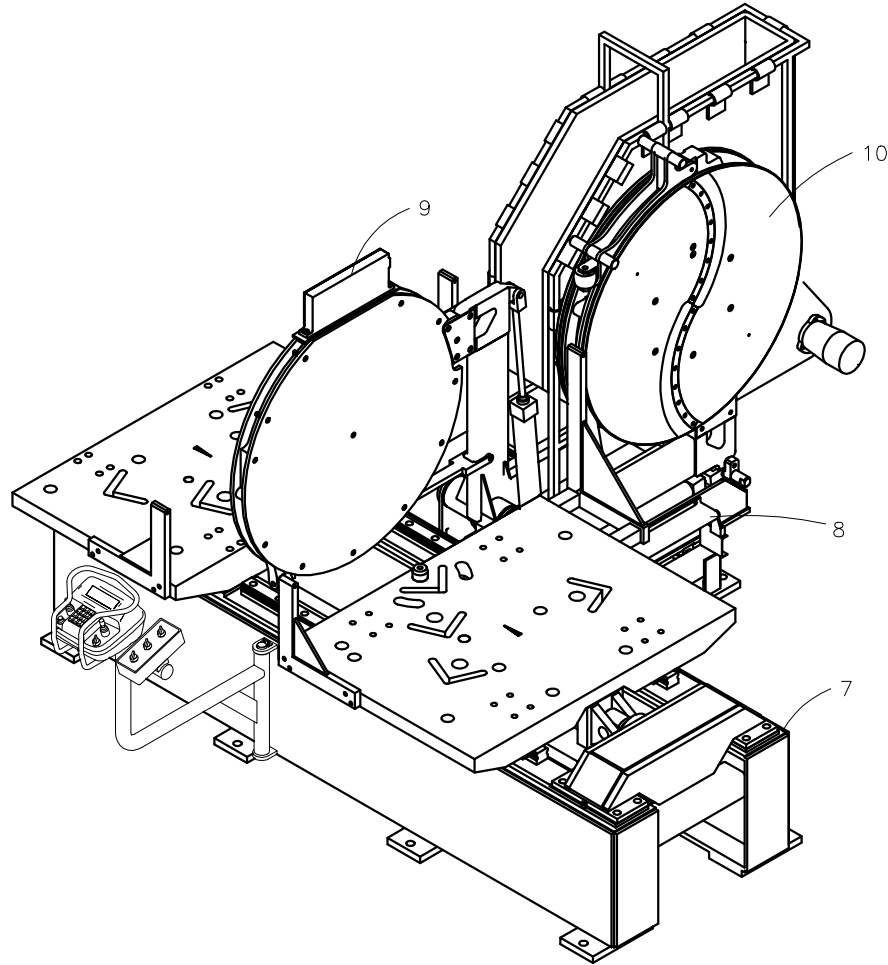

SHT No: 2

REV No:

PART No: 2440002

630MM McHILYT FUSION UNIT ASSEMBLY

CAD No: 2440002

NOTE: THIS DRAWING AND THE INFORMATION CONTAINED THEREIN IS THE CONFIDENTIAL AND PROPRIETARY PROPERTY OF McElroy Manufacturing, Inc. THE DRAWING IS NOT TO BE REPRODUCED IN ANY MANNER, SUBMITTED OUTSIDE PARTIES FOR EXAMINATION, OR USED DIRECTLY OR INDIRECTLY FOR THE PURPOSES OTHER THAN THOSE FOR WHICH IT WAS FURNISHED WITHOUT WRITTEN PERMISSION OF McElroy Manufacturing, Inc.

NOTES:

1. ITEMS 16-21 USED FOR SHIPPING PURPOSES ONLY.
2. ITEM #27 NOT SHOWN.

DRAWING REVISION HISTORY LISTING

PART NO: 2440002
DESCRIPTION: 630MM McHiLYT FUSION UNIT ASSEMBLY

<u>APPR.</u>	<u>REV</u>	<u>DATE</u>	<u>BY</u>	<u>DESCRIPTION OF REVISION</u>
TLW	--	6/1/00	RLE	ADDED ITEM #27 2440901 INDEXER SPREADER BAR ASSEMBLY & ADDED NOTE #2.
TLW	-	01/04/01	BWW	REVISED TO ADD ITEM #28 PL2-2440002 QTY 1 AND ITEM #29 PL2-2447602 QTY 1 TO COMPLY WITH NEW NAME PLATE STANDARD.
MLM	--	04/24/02	ALK	REVISED TO REMOVE ITEM #26 T5029001 AC ADAPTER. THIS IS AN OPTION ONLY.